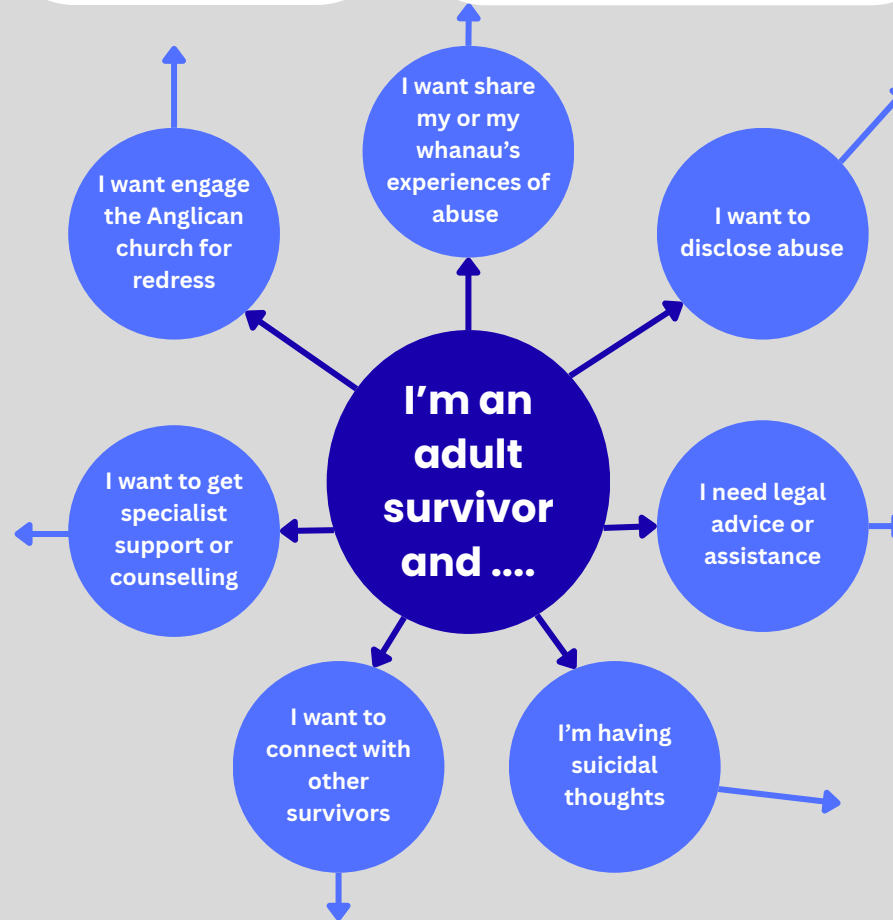

With and for the well-being of all women  
03 371 7414

Support for people who have been or are being hurt by the people who are supposed to keep them safe and love them.

Support for people to live a life free from family and sexual violence.  
0800 28 48 26

Comprehensive selection of counselling services and male survivors groups  
03 365 9000

Free support for people affected by crime and traumatic events.  
0800 842 846

## Survivor Experiences Service

0800 456 090 or Text 8328  
Weekdays 8:30am - 4.30pm

Support groups for women and men wounded by religious and institutional authorities

Enabling the wellbeing of male survivors of sexual violence